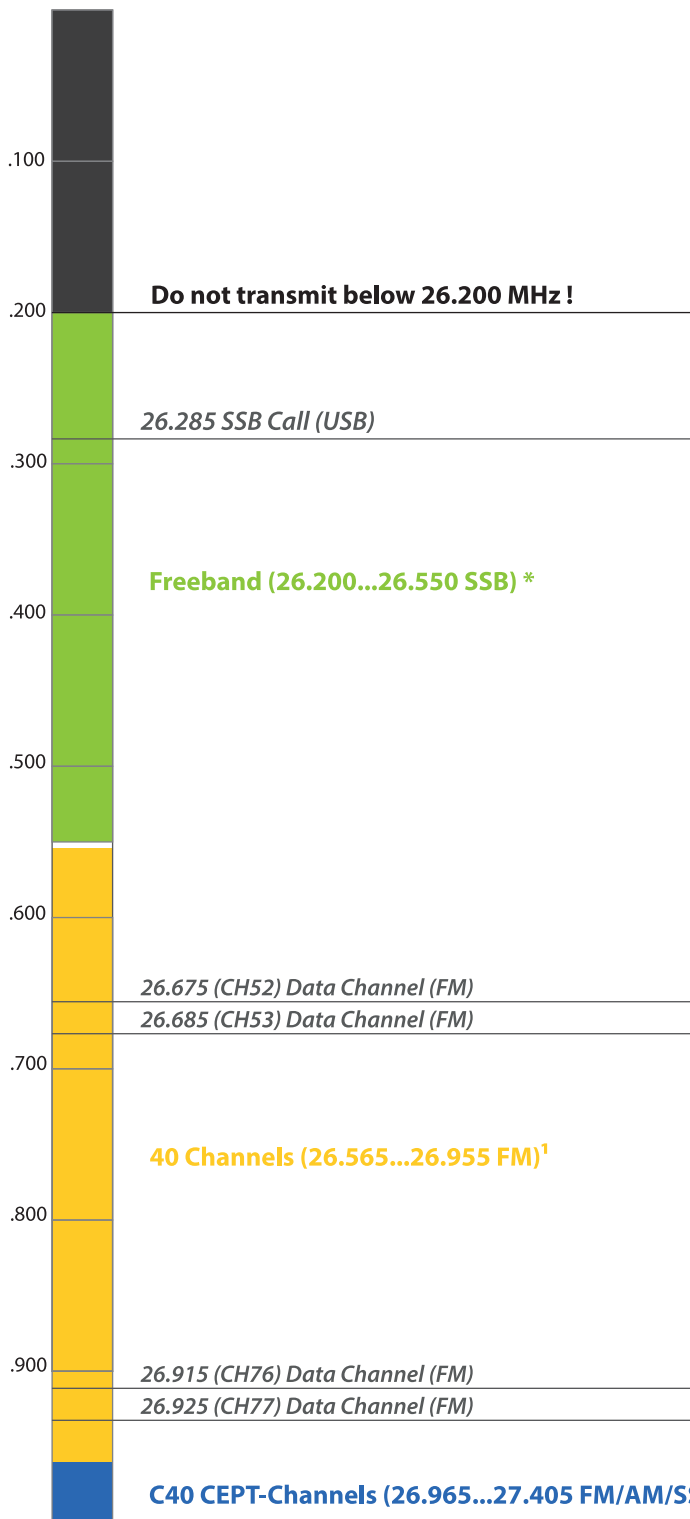

11m Band Plan

26 MHz

27 MHz

* officially not allowed

¹ Germany only

² Poland -5kHz (FM/AM only)

³ USB: JS8, PSK31 and more
LSB: SSTV, ROS