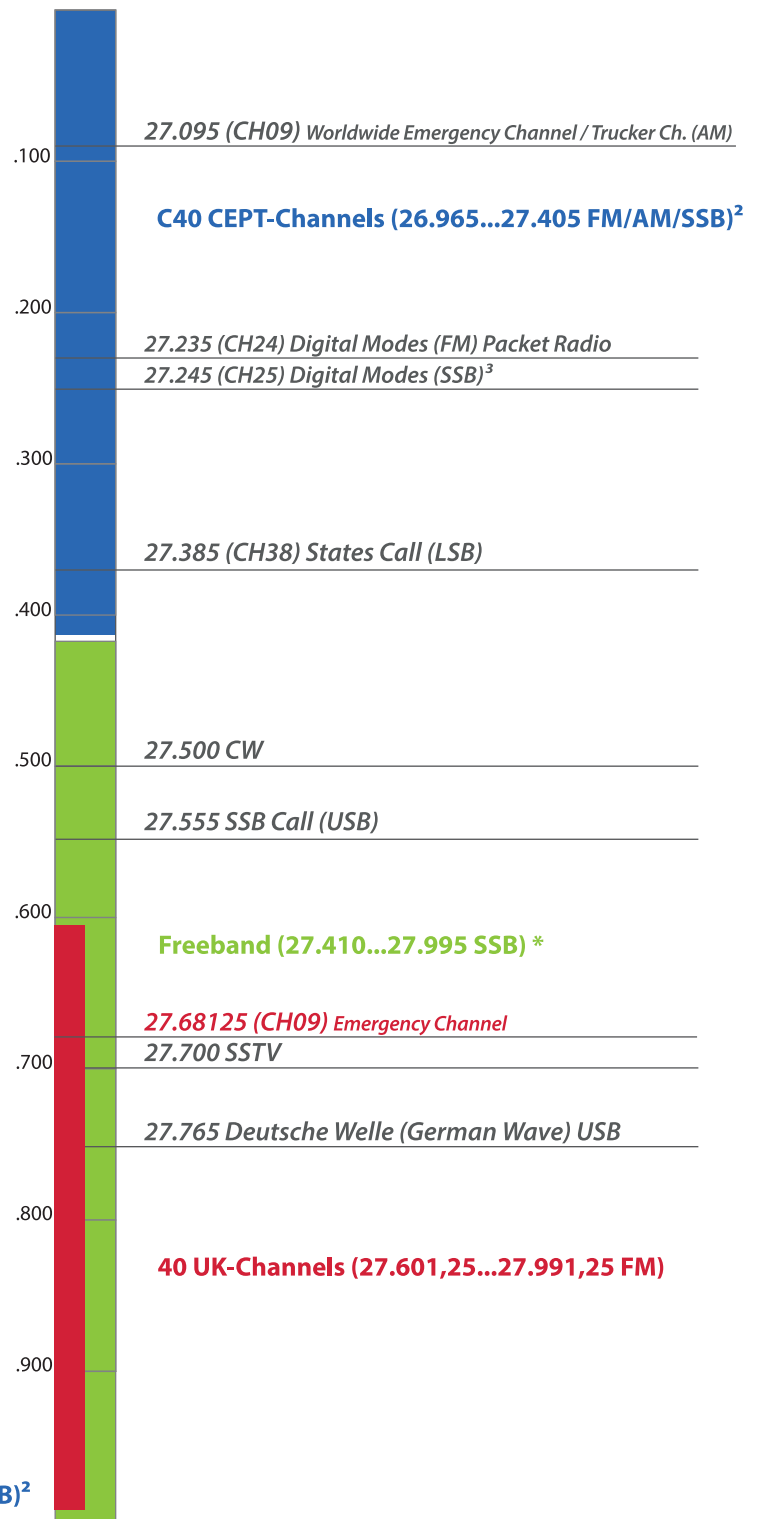

11m Band Plan

26 MHz

27 MHz

* officially not allowed

¹ Germany only

² Poland -5kHz (FM/AM only)

³ USB: JS8, PSK31 and more
LSB: SSTV, ROS